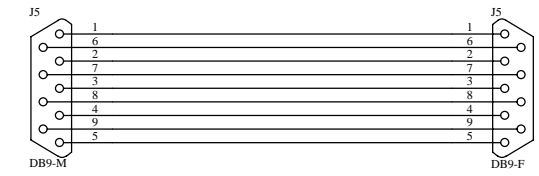

DIGITAL COLOUR CAMERA TO EYEBOT CAMERA PORT

DIGITAL COLOUR CAMERA TO PC PARALLEL PORT

EYEBOT SERIAL TO SERIAL PORT

DIGITAL COLOUR CAMERA TO EYEBOT PARALLEL PORT

BACKGROUND DEBUGGER

Title		EYEBOT MK 3	
Size	Number	Revision	
A3	CABLES		3.12
Date:	15-Feb-2000	Sheet of	2 OF 2
File:	E:\eyebot\Eyebotcable.sch	Drawn By:	IVAN NEUBRONNER