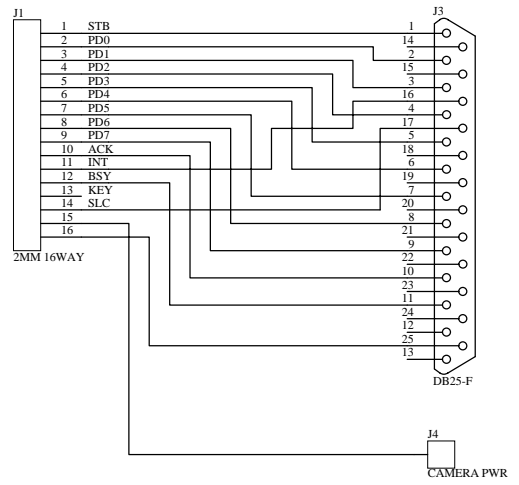

DIGITAL COLOUR CAMERA TO EYEBOT CAMERA PORT

DIGITAL COLOUR CAMERA TO PC PARALLEL PORT

EYEBOT SERIAL TO SERIAL PORT

DIGITAL COLOUR CAMERA TO EYEBOT PARALLEL PORT

BACKGROUND DEBUGGER

Title		EYEBOT MK 3	
Size	Number	Revision	
A3	CABLES		3.12
Date:	15-Feb-2000	Sheet of	2 OF 2
File:	E:\eyebot\Eyebotcable.sch	Drawn By:	IVAN NEUBRONNER